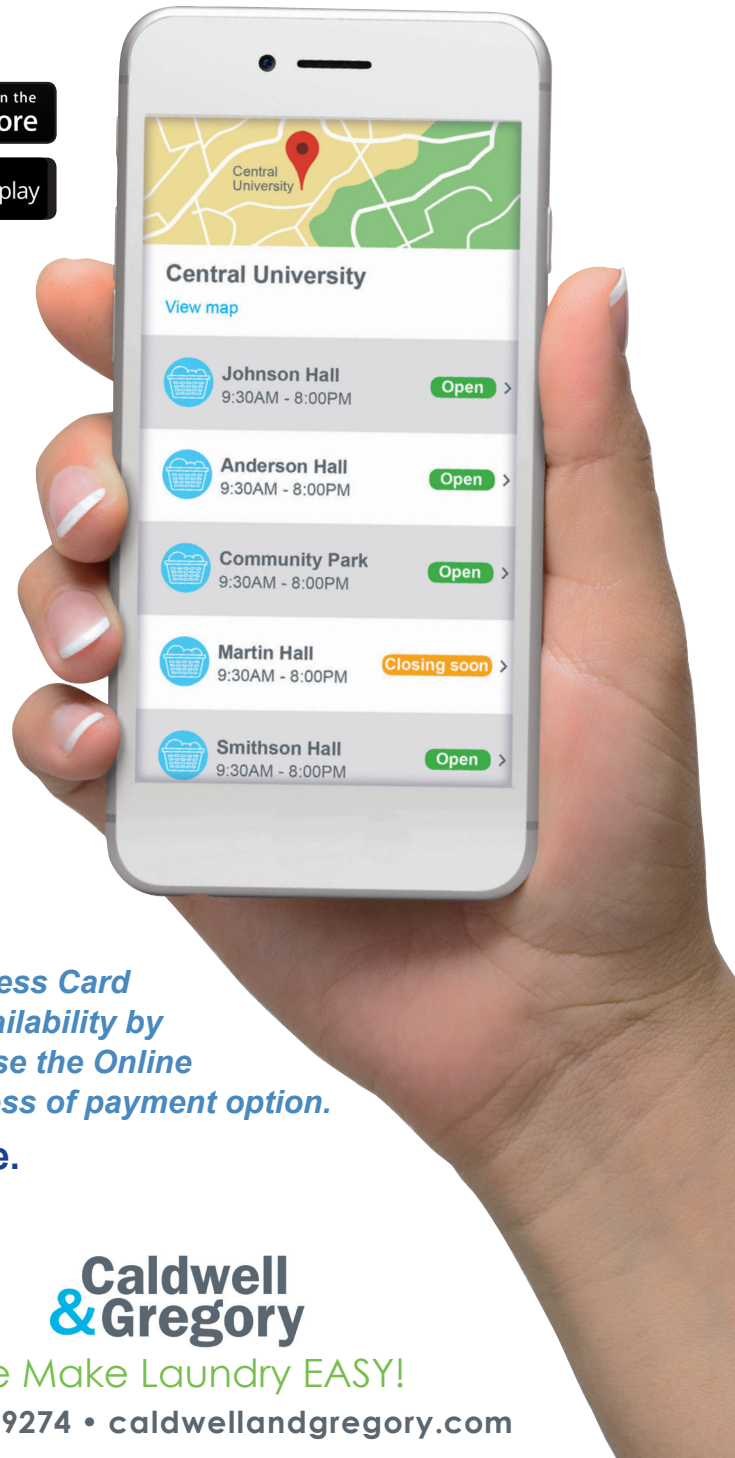

Pay For Laundry With Your Phone

Use WashAlert On The Speed Queen® App

Powered by:

WashAlert™
with Service Alert

LOCATE AVAILABLE LAUNDRY MACHINES OR CHECK YOUR CYCLE TIME, ONLINE, ON YOUR PHONE, ANYTIME, ANYWHERE!

HOW IT WORKS

1-DOWNLOAD Locate the Speed Queen® App in the App Store or Google Play.

2-SET UP YOUR ACCOUNT

3-ADD LOCATION Input your school code. **ULM001**

4-FIND YOUR BUILDING Find your building and laundry room. See available machines in any room on campus.

5-ADD DEBIT/CREDIT CARD Add money to your account with a debit or credit card.

6-FIND YOUR MACHINE Select an available machine and pay for a cycle. Money will be deducted from your account.

PAYMENT OPTIONS

Pay with Credit, Debit or Coin.

You can pay by using your Warhawk Express Card with the existing reader. View machine availability by phone with the WashAlert App. You can use the Online Monitoring function of WashAlert regardless of payment option.