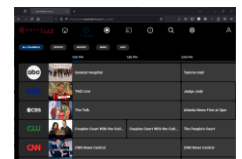

Go to the TV Guide to see what’s on now and look ahead at programming for the rest of the day. If desired, filter for Sports, Movies, News, or Kids programs to make scrolling through options easier.