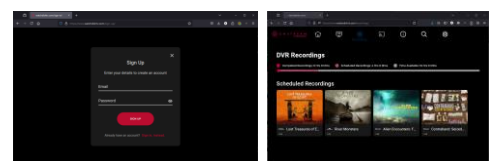

If DVR is enabled at your school, you can create an account and sign in to record shows and watch them later. Note that you don’t need to log in just to watch Live TV. Signing in will also allow you to set Favorite channels in the TV Guide, making it easier to navigate.