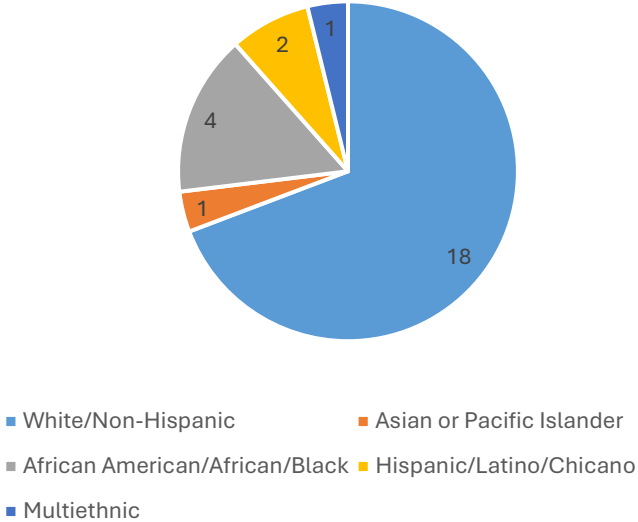

Student Ethnicity - MA (n=26)

Faculty Gender - MA (n=10)

Supervisor Gender - MA (n=7)

Student Gender - MA (n=26)