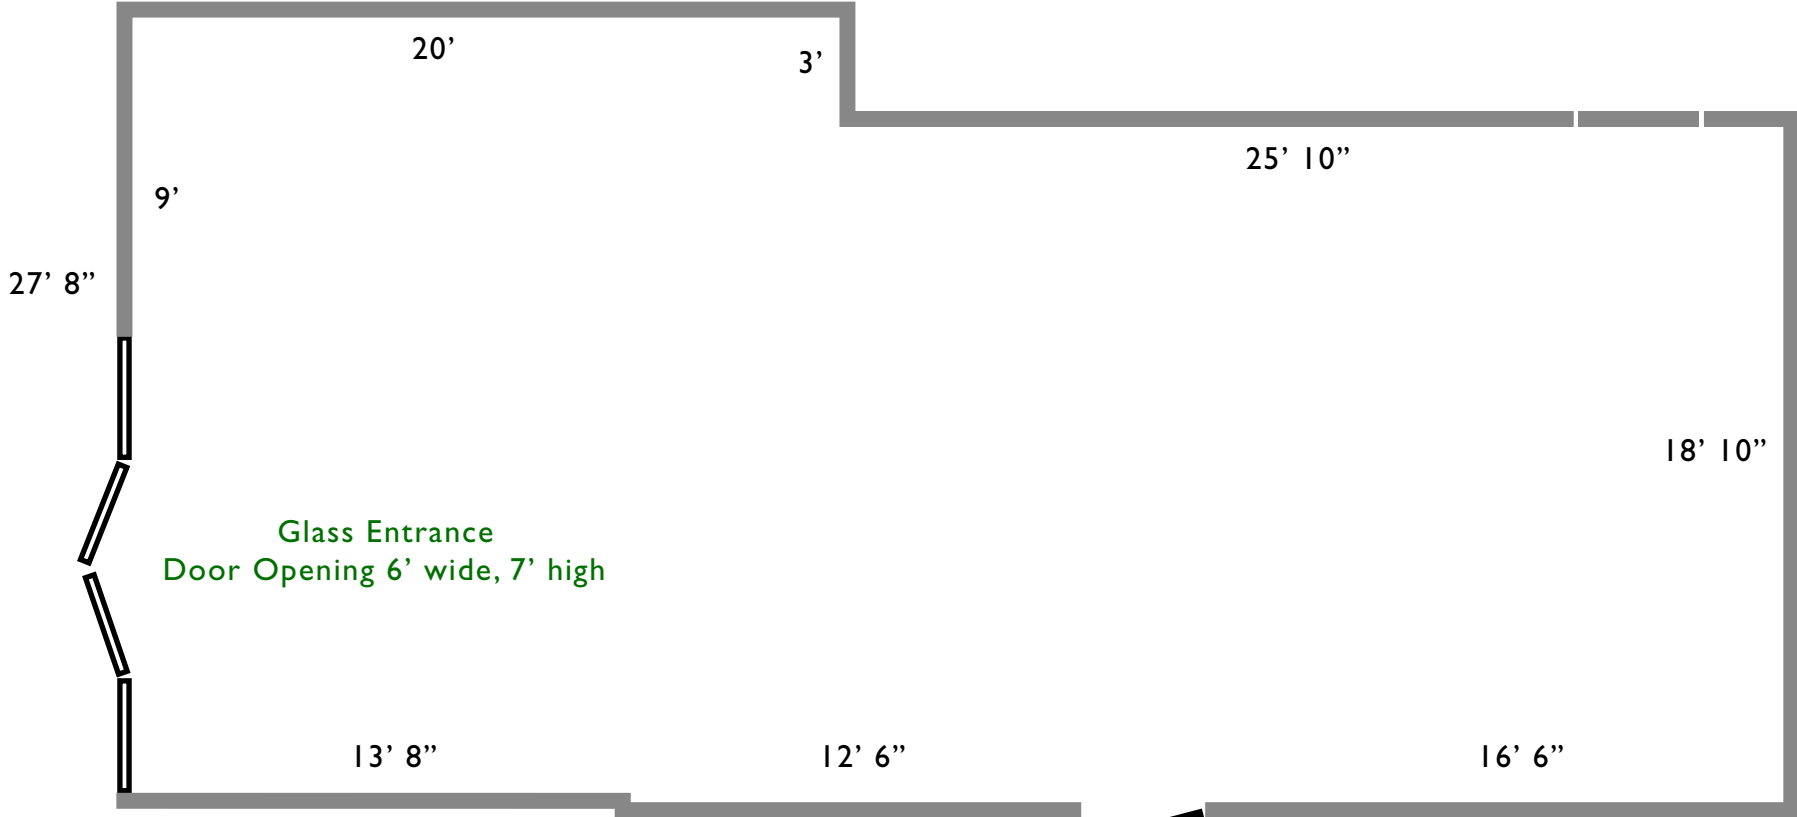

# ULM Bry Art Gallery

Carpeted wall 10' high

120 running feet

0 1 2 3 4 5  
scale in feet

46' 2"